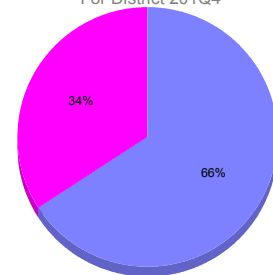

Membership Results 2011-2012

Goal, New, Dropped, Gain/Loss

Comparison of Membership Gain/Loss

Current Year Compared to the Previous Year

Gender Comparison 2010-2011

For District 201Q4

Oct/Nov/Dec
Male Female