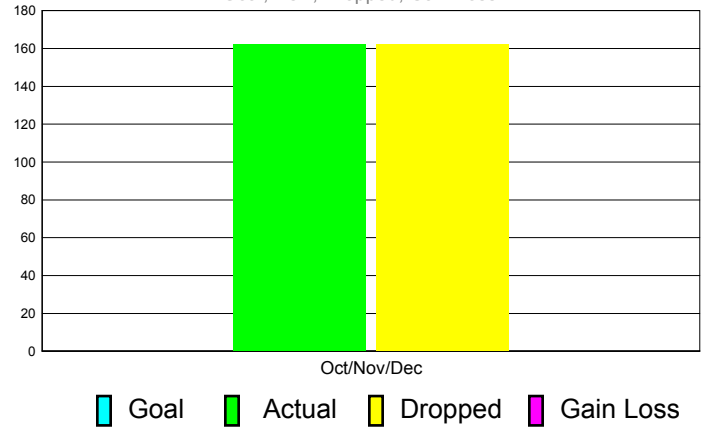

Membership Results 2011-2012

Goal, New, Dropped, Gain/Loss